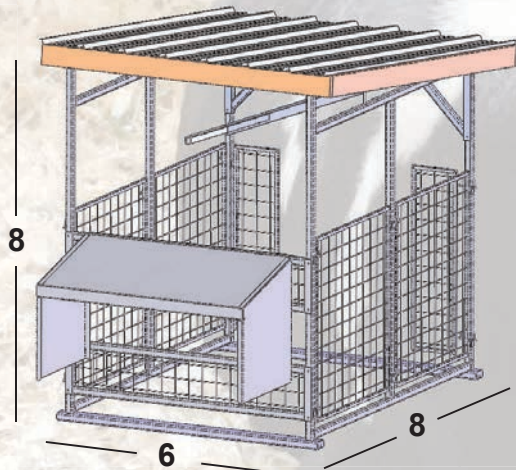

Calf Canopy

Regular 106 Model.

Capable of holding 1 regular sized hutch no larger than 6ft. wide
Dimensions: 8ft. high X 6ft. long X 8ft. wide

Includes:

- 5ft. covered feed bunk space
- 4ft. shallow hook over feed bunk
- 1 regular sized hutch lift assembly
- 1 tow assembly
 - 1 tow rope
 - 4 skis
- All parts galvanized
- 48 sq. ft.

Regular 212 Model.

Compatible with 2 regular sized hutches no larger than 6ft. wide
Dimensions: 8ft. high X 12ft. long X 8ft. wide

Includes:

- 10ft. covered feed bunk space
- 2-4ft. shallow hook over feed bunks or 1-10ft. feed bunk
- 2 regular sized hitch lift assemblies
- All parts galvanized
- 1 tow assembly
 - 1 tow rope
 - 4 skis
- 96 sq. ft.

Regular 318 Model.

Compatible with 3 regular sized hutches no larger than 6ft. wide
Dimensions: 8ft. high X 18ft. long X 8ft. wide

Includes:

- 10ft. covered feed bunk space
- 2-4ft. shallow hook over feed bunks or 1-10ft. feed bunk
- 3 regular sized hitch lift assemblies
- All parts galvanized
- 1 tow assembly
 - 1 tow rope
 - 4 skis
- 144 sq. ft.
- 4 end gates

Regular 424 Model.

Capable of holding 4 regular sized hutches no larger than 6ft. wide
Dimensions: 8ft. high X 24ft. long X 8ft. wide

Includes:

- 10ft. covered feed bunk space
- 4 regular sized hitch lift assemblies
- 2-4ft. shallow hook over feed bunks or 1-10ft. feed bunk
- All parts galvanized
- 1 tow assembly
 - 1 tow rope
 - 4 skis
- 192 sq. ft.