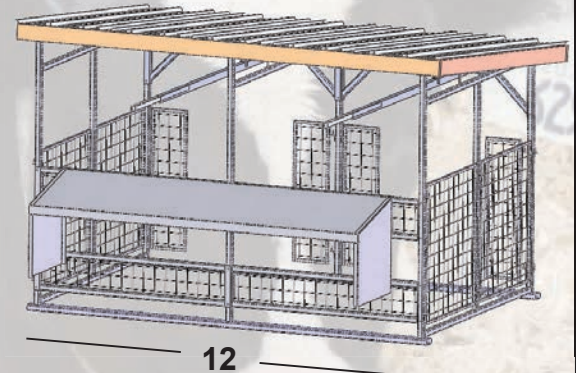

Calf Canopy

Regular 106 Model.

Capable of holding 1 regular sized hutch no larger than 6ft. wide
Dimensions: 8ft. high X 6ft. long X 8ft. wide

Includes:

- 5ft. covered feed bunk space
- 4ft. shallow hook over feed bunk
- 1 regular sized hutch lift assembly
- 1 tow assembly
 - 1 tow rope
 - 4 skis
- All parts galvanized
- 48 sq. ft.

Regular 212 Model.

Compatible with 2 regular sized hutches no larger than 6ft. wide
Dimensions: 8ft. high X 12ft. long X 8ft. wide

Includes:

- 10ft. covered feed bunk space
- 2-4ft. shallow hook over feed bunks or 1-10ft. feed bunk
- 2 regular sized hitch lift assemblies
- All parts galvanized
- 1 tow assembly
 - 1 tow rope
 - 4 skis
- 96 sq. ft.

Regular 318 Model.

Compatible with 3 regular sized hutches no larger than 6ft. wide
Dimensions: 8ft. high X 18ft. long X 8ft. wide

Includes:

- 10ft. covered feed bunk space
- 2-4ft. shallow hook over feed bunks or 1-10ft. feed bunk
- 3 regular sized hitch lift assemblies
- All parts galvanized
- 1 tow assembly
 - 1 tow rope
 - 4 skis
- 144 sq. ft.
- 4 end gates

Regular 424 Model.

Capable of holding 4 regular sized hutches no larger than 6ft. wide
Dimensions: 8ft. high X 24ft. long X 8ft. wide

Includes:

- 10ft. covered feed bunk space
- 4 regular sized hitch lift assemblies
- 2-4ft. shallow hook over feed bunks or 1-10ft. feed bunk
- All parts galvanized
- 1 tow assembly
 - 1 tow rope
 - 4 skis
- 192 sq. ft.