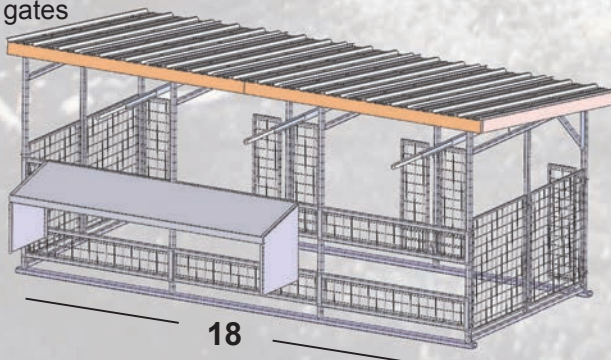

Calf Canopy

Regular 106 Model.

Capable of holding 1 regular sized hutch no larger than 6ft. wide
Dimensions: 8ft. high X 6ft. long X 8ft. wide

Includes:

- 5ft. covered feed bunk space
- 4ft. shallow hook over feed bunk
- 1 regular sized hutch lift assembly
- 1 tow assembly
 - 1 tow rope
 - 4 skis
- All parts galvanized
- 48 sq. ft.

Regular 212 Model.

Compatible with 2 regular sized hutches no larger than 6ft. wide
Dimensions: 8ft. high X 12ft. long X 8ft. wide

Includes:

- 10ft. covered feed bunk space
- 2-4ft. shallow hook over feed bunks or 1-10ft. feed bunk
- 2 regular sized hitch lift assemblies
- All parts galvanized
- 1 tow assembly
 - 1 tow rope
 - 4 skis
- 96 sq. ft.

Regular 318 Model.

Compatible with 3 regular sized hutches no larger than 6ft. wide
Dimensions: 8ft. high X 18ft. long X 8ft. wide

Includes:

- 10ft. covered feed bunk space
- 2-4ft. shallow hook over feed bunks or 1-10ft. feed bunk
- 3 regular sized hitch lift assemblies
- All parts galvanized
- 1 tow assembly
 - 1 tow rope
 - 4 skis
- 144 sq. ft.
- 4 end gates

Regular 424 Model.

Capable of holding 4 regular sized hutches no larger than 6ft. wide
Dimensions: 8ft. high X 24ft. long X 8ft. wide

Includes:

- 10ft. covered feed bunk space
- 4 regular sized hitch lift assemblies
- 2-4ft. shallow hook over feed bunks or 1-10ft. feed bunk
- All parts galvanized
- 1 tow assembly
 - 1 tow rope
 - 4 skis
- 192 sq. ft.